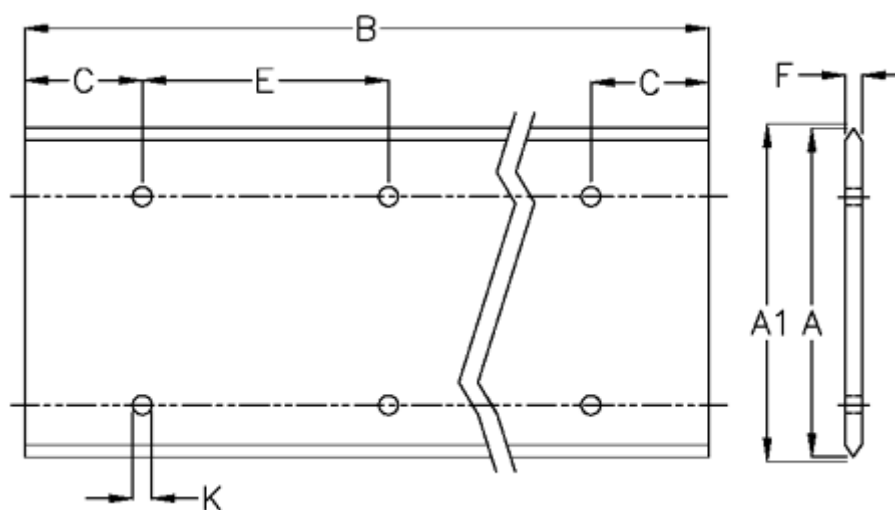

# Data Sheet

Article number: 05712414856

Description: Hepco GV3 slide L 120 L4856 P3  
with counterbored holes

## Measures

A	= 120
A1	= 121.58
B	= 4856
C	= 88.0
E	= 180
F	= 9.43
For bearing	= J54
K	= 11.5xM10

Precision type	= P3
Weight kg/1000	= 8.50